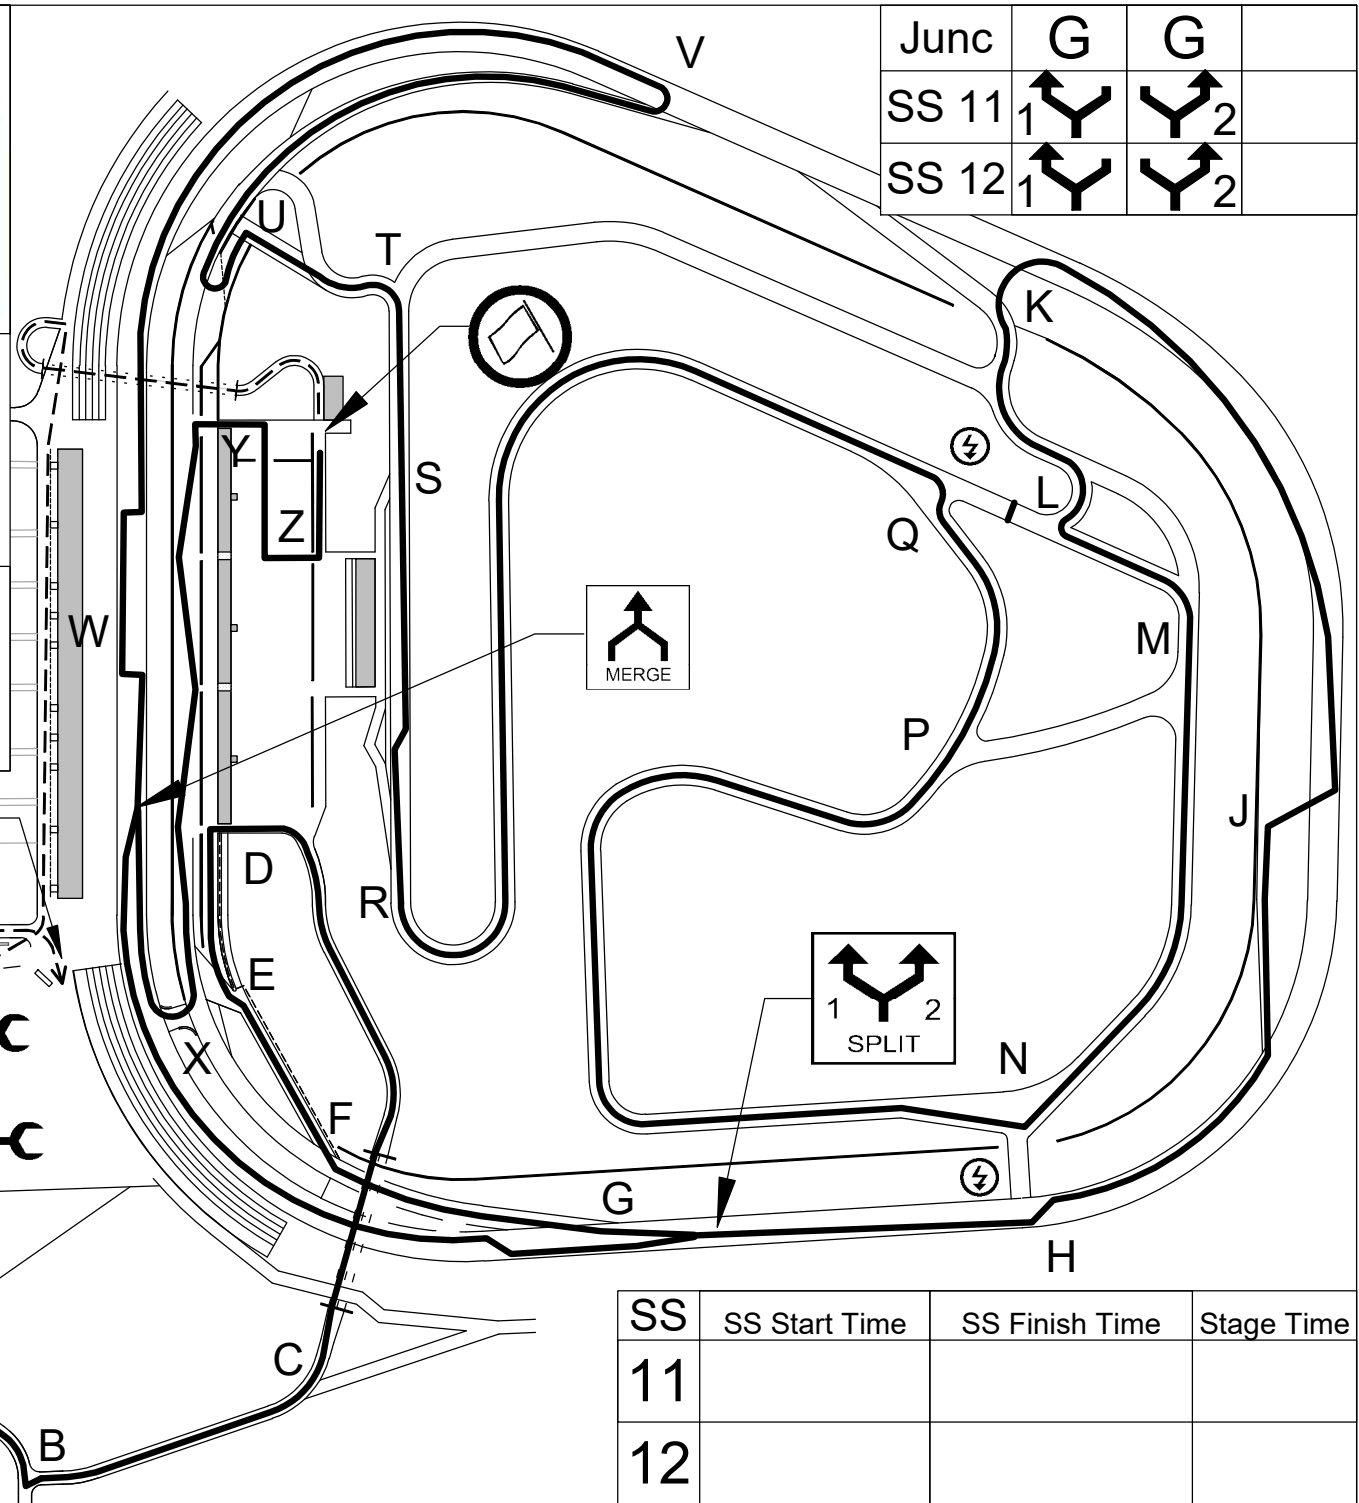

# 2016 Rockingham Stages

3rd & 4th December  
Rockingham Motor Speedway

SS11 The Travis Perkins Stage

SS12 The Lynda Jackson Stage

Stage	SS 11 & 12
Length	7.50 miles
Bogey	6' 00"
Target	15' 00"

SS	SS Start Time	SS Finish Time	Stage Time
11			
12			