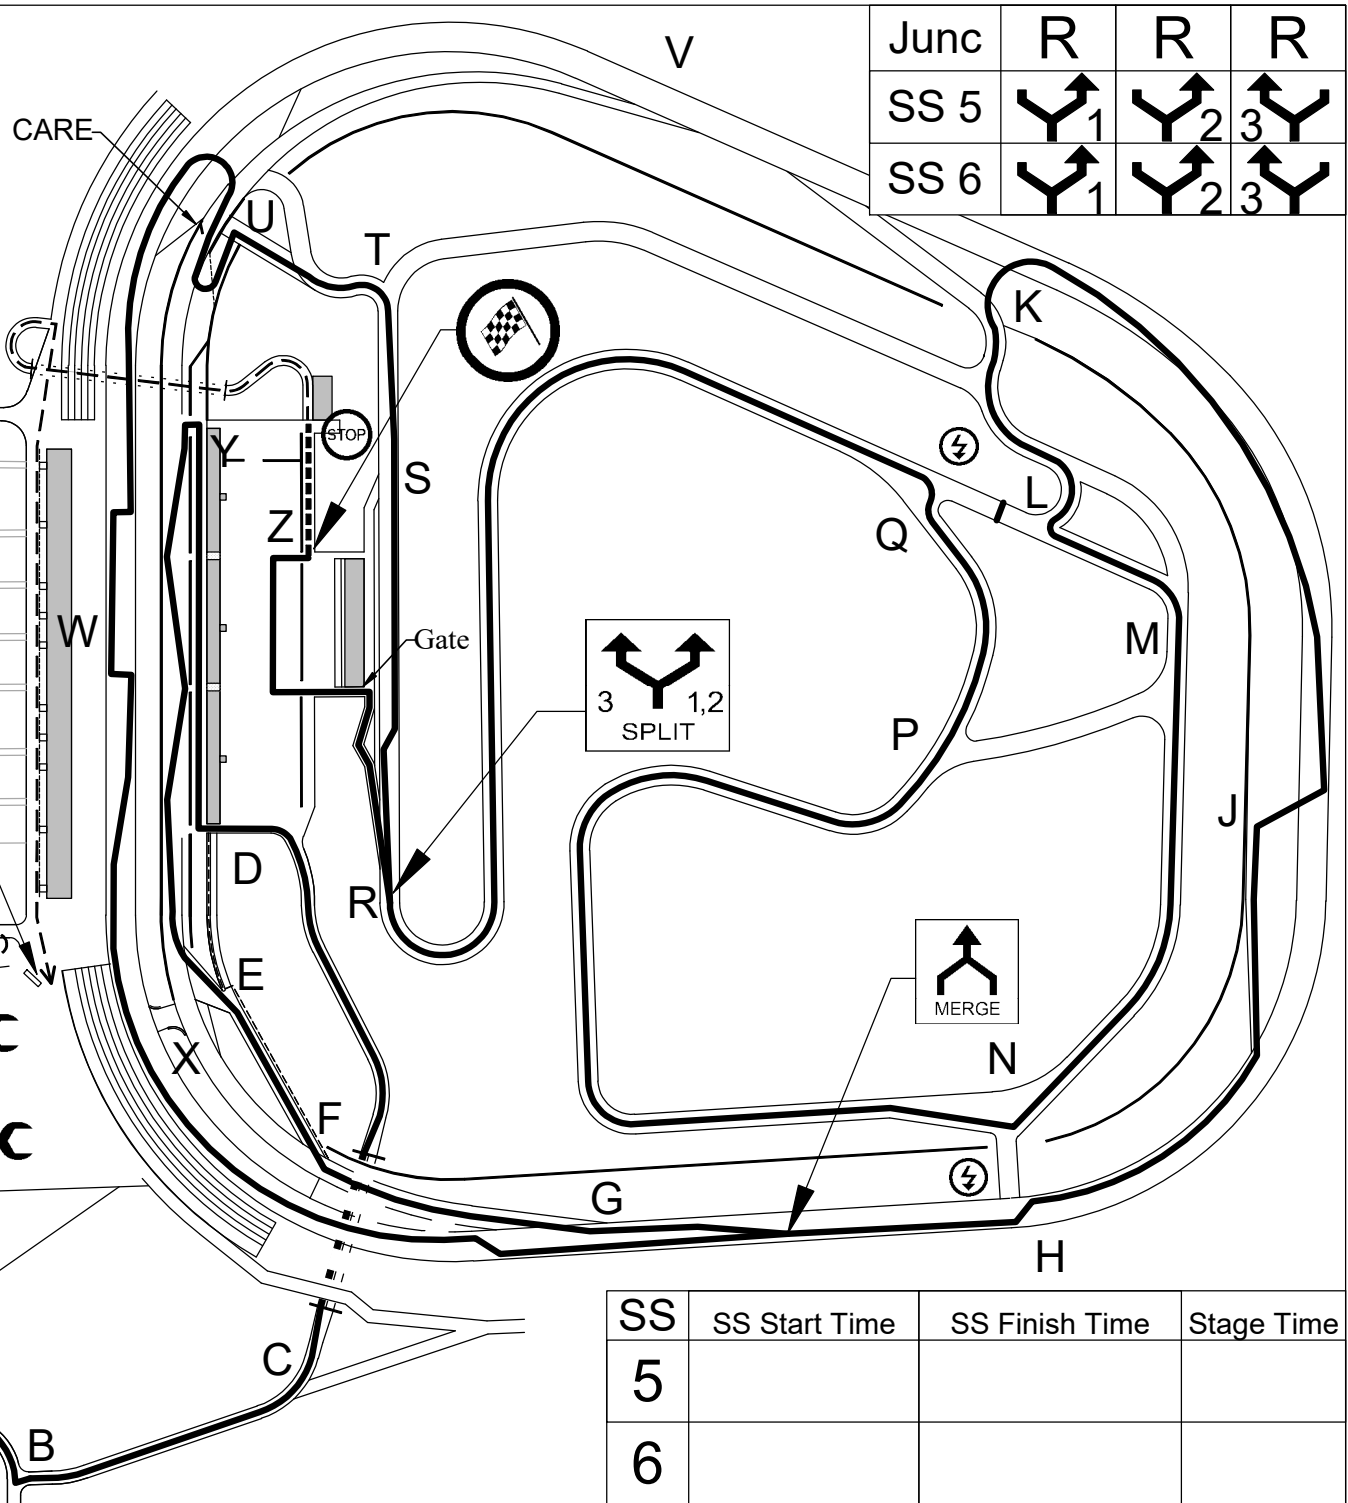

# 2016 Rockingham Stages

3rd & 4th December  
Rockingham Motor Speedway

SS5 The Sigma Activeaids Stage

SS6 The Abbots Heating Ltd Stage

Stage	SS 5 & 6
Length	9.25 miles
Bogey	7' 24"
Target	18' 30"

Junc	R	R	R
SS 5	Y <sub>1</sub>	Y <sub>2</sub>	Y <sub>3</sub>
SS 6	Y <sub>1</sub>	Y <sub>2</sub>	Y <sub>3</sub>

SS	SS Start Time	SS Finish Time	Stage Time
5			
6			