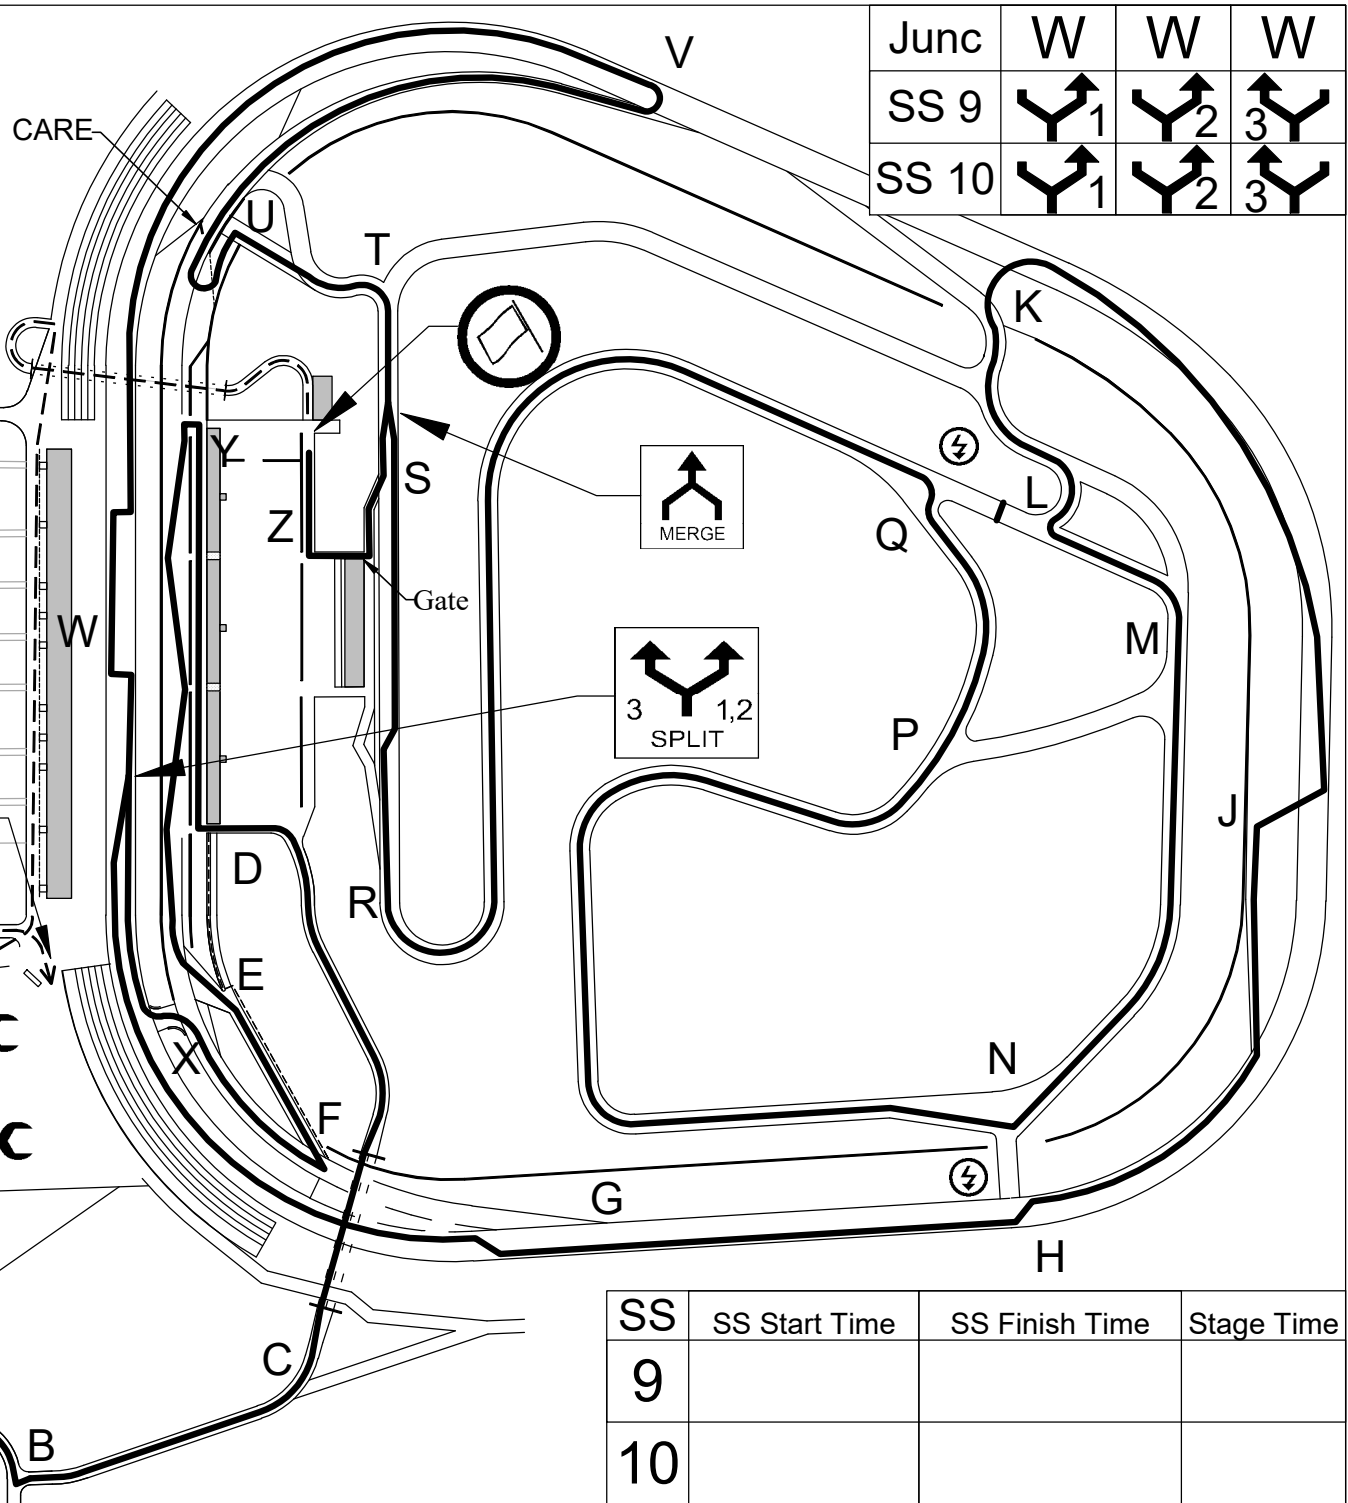

# 2016 Rockingham Stages

3rd & 4th December  
Rockingham Motor Speedway

SS9 The Sigma Activeaids Stage

SS10 The City Plumbing Supplies Stage

Junc	W	W	W
SS 9			
SS 10			

Stage	SS 9 & 10
Length	8.65 miles
Bogey	6' 56"
Target	17' 20"

SS	SS Start Time	SS Finish Time	Stage Time
9			
10			